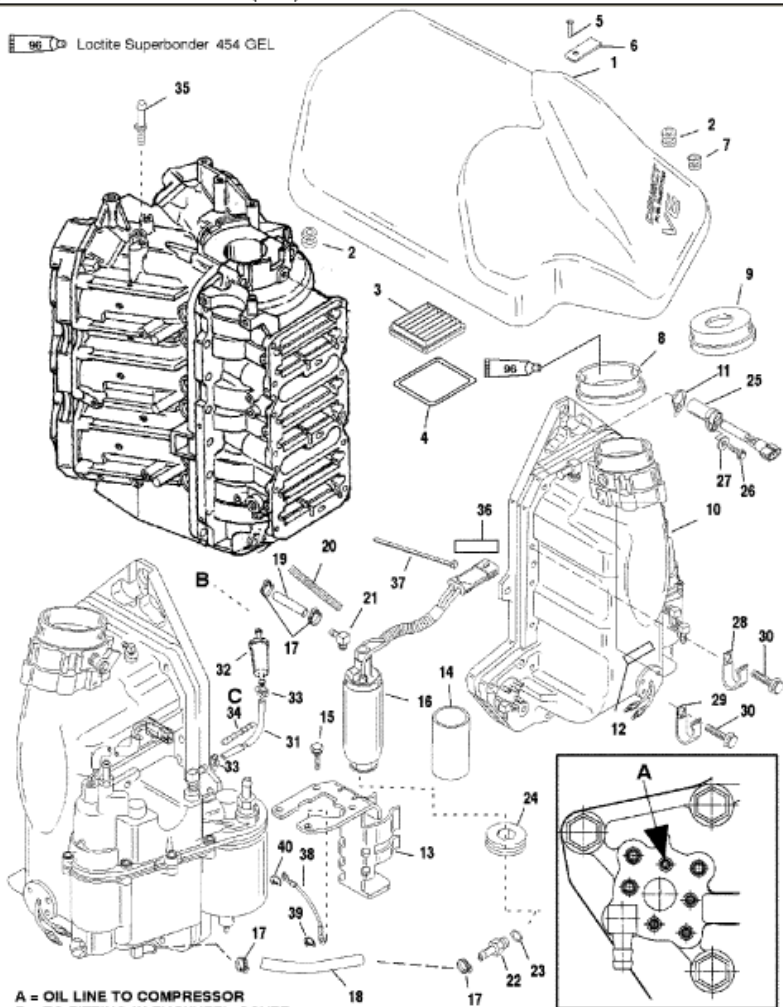

 Loctite Superbond 454 GEL

A = OIL LINE TO COMPRESSOR
 B = TO FITTING IN FLYWHEEL COVER
 C = PRESS INTO TUBING

9313

Parts List

Ref	Class	Part	Description	Qty	Comment	Footnote
1		827325A 7	COVER ASSEMBLY	1		
2	25	821555	GROMMET	2		
3	35	853333T	FILTER	1		
4		853352	COVER	1		
5	17	855590	RIVET	1		
6		854633	RETAINER	1		
7	25	857101	GROMMET	1		
8	25	855613	GROMMET	1	(150)	
9	25	855613 1	GROMMET	1	(135)	
10		855633A15	AIR HANDLER ASSEMBLY	1		
11	15	856139	SHIM	1		
11	15	856139 1	SHIM	1	(.010 THICK)	
12		NSS	Not Sold Separate, Decal-Cautior	1		
13		855756 1	BRACKET	1		
14	23	803818	SLEEVE	1		
15	10	19937 16	SCREW, (M6 x 16)	4		
16		855843 2	PUMP ASSEMBLY	1		
17	54	13791	CLAMP, (15.7)	4		
18	32	856778	HOSE	1		
19	32	855643 61	HOSE (18 IN.)	1		
20	23	833125 31	INSULATING SLEEVE	1		
21	22	855802	ELBOW	1		
22	22	856812	FITTING	1		
23	25	805062	O-RING	1		
24	25	856928	GROMMET	1		
25		828558 1	ENCODER	1		
26	10	41805 1	SCREW, (#10-24 X .62)	1		
27	12	56681	WASHER	1		
28	54	97224	J CLIP (UPPER STBD.)	2		
29	54	65292	J CLIP (LOWER)	1		
30	10	817504	SCREW, (.250-20 x 1.500)	12		
31	32	830756109	HOSE, (.57.00 Inches Bulk) (Cut to!	1		
32	35	855896T	FILTER	1		
33	54	816311	CABLE TIE, (8.00 Inch)	3		
34	22	860273	CONNECTOR	1		
35		821583	PIN	1		5
36	37	856985A13	DECAL EPA LABEL	1	(1999)	22
37		61990	CABLE TIE, (14.00 Inch)	1		
38	84	88807A27	CABLE ASSEMBLY	1		
39	12	29245	WASHER	1		
40	12	12028	WASHER	1		